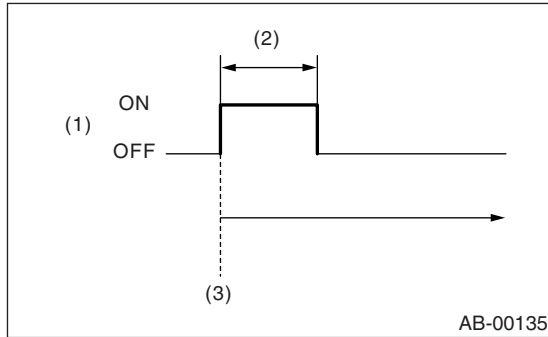

## 7. Airbag Warning Light Illumination Pattern

### A: INSPECTION

Keep the ignition switch to ON, and confirm that the airbag warning light remains off after being turned on for approx. 6 seconds.

- (1) Airbag warning light
- (2) Approx. 6 seconds
- (3) Ignition switch ON