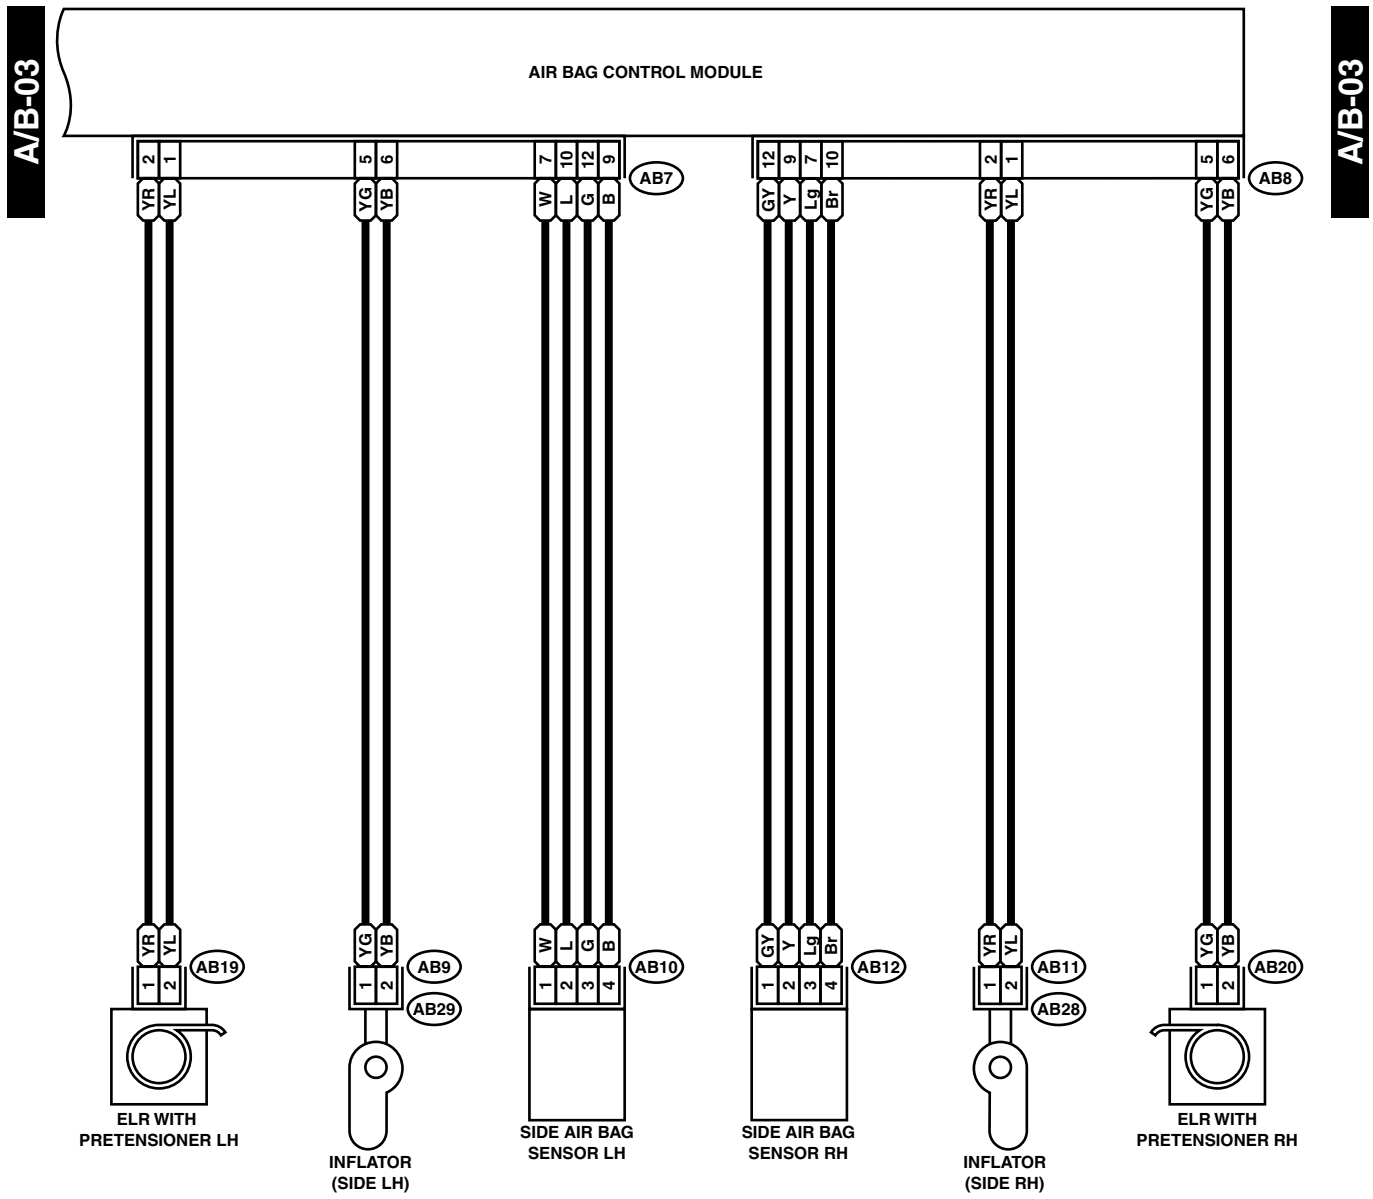

AIRBAG SYSTEM

WIRING SYSTEM

5. Airbag System

A: SCHEMATIC

WI-02453

AIRBAG SYSTEM

WIRING SYSTEM

A/B-02

A/B-02

(YELLOW) AB2 (YELLOW) AB13 (YELLOW) AB15 (YELLOW)
 (YELLOW) AB4 (YELLOW) AB21 (YELLOW) AB18 (YELLOW) AB3 (YELLOW)

1	2	3	X		4	5	6
7	8	9	10	11	12	13	14
15	16	17	18	19	20	21	22
23	24	25	26	27	28		

WI-02772

AIRBAG SYSTEM

WIRING SYSTEM

AB9 (YELLOW)

AB11 (YELLOW)

AB19 (BLACK)

AB20 (BLACK)

AB10 (YELLOW)

AB12 (YELLOW)