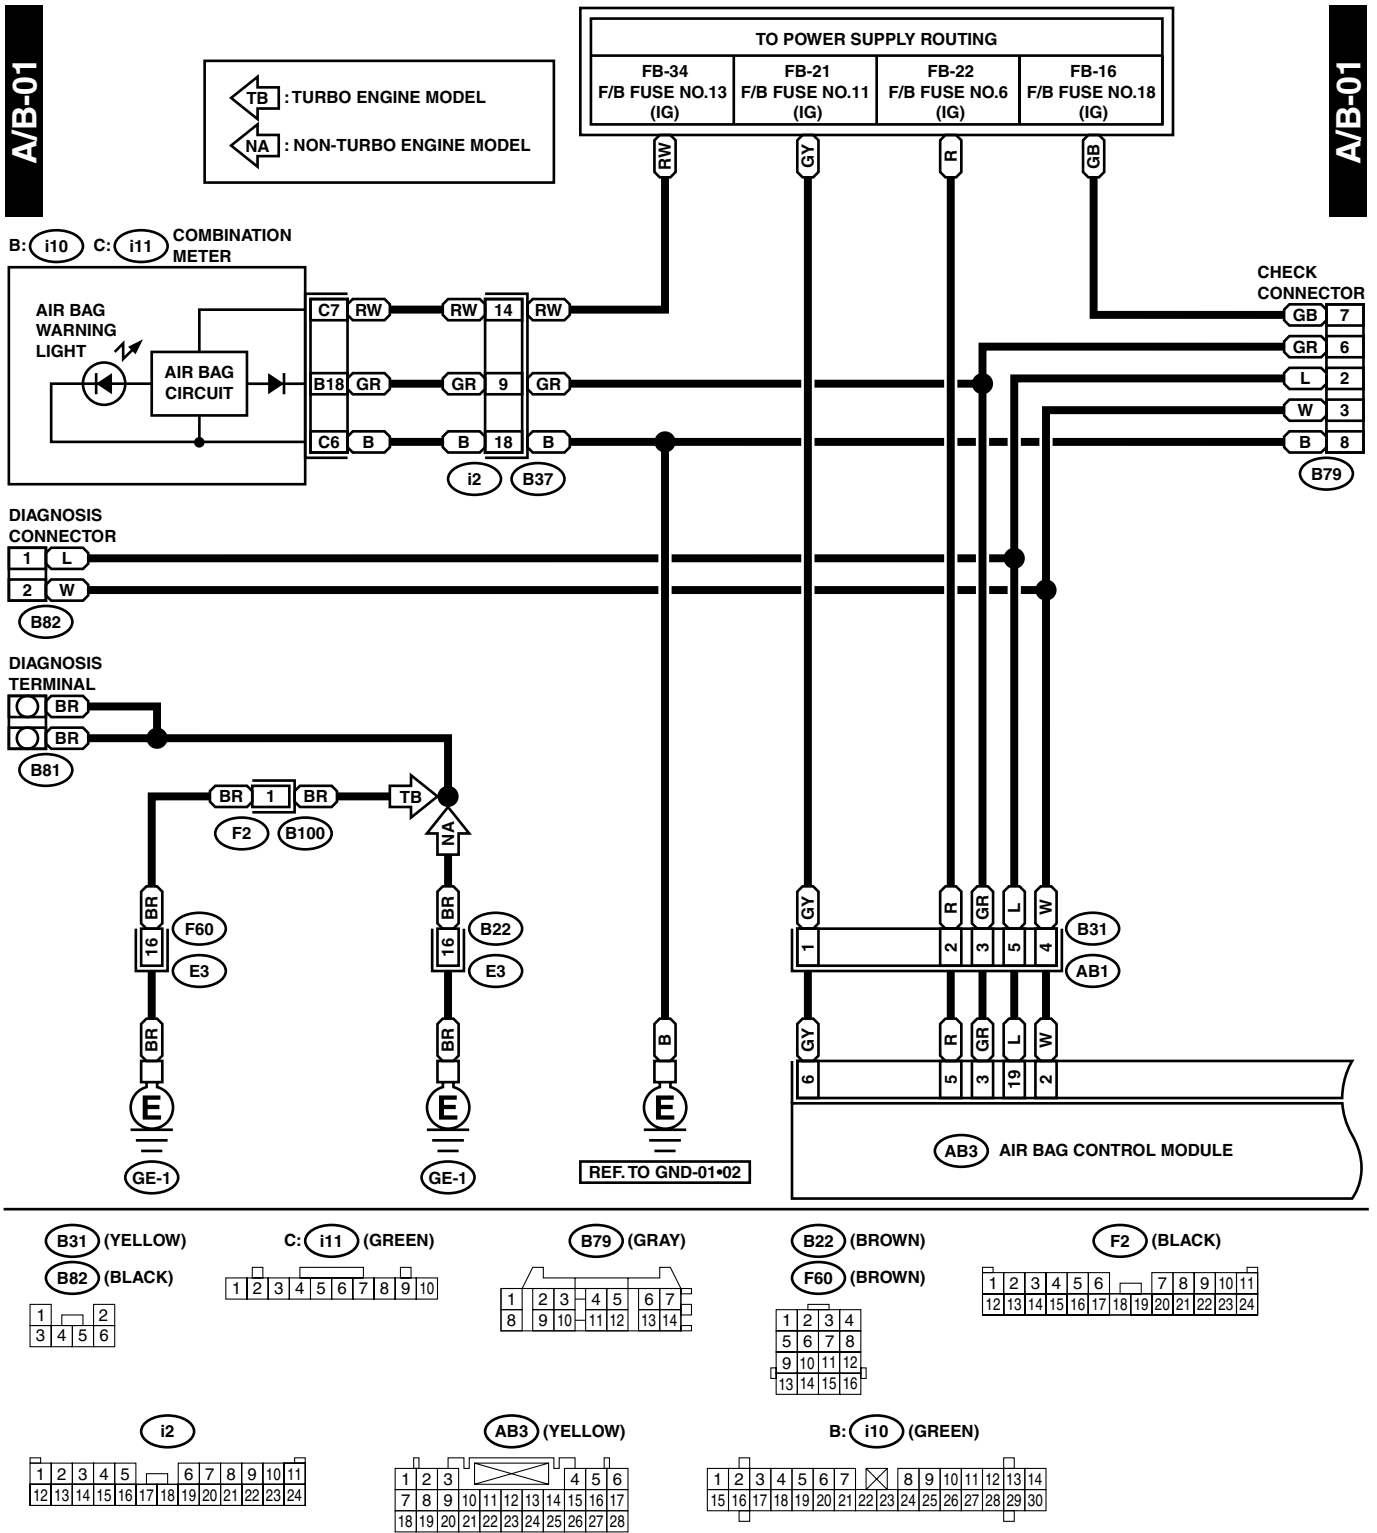

AIRBAG SYSTEM

WIRING SYSTEM

5. Airbag System

A: SCHEMATIC

WI-02453

AIRBAG SYSTEM

WIRING SYSTEM

A/B-02

A/B-02

(YELLOW) AB2 (YELLOW) AB13 (YELLOW) AB15 (YELLOW)
 (YELLOW) AB4 (YELLOW) AB21 (YELLOW) AB18 (YELLOW) AB3 (YELLOW)

1	2	3	X		4	5	6
7	8	9	10	11	12	13	14
15	16	17	18	19	20	21	22
23	24	25	26	27	28		

WI-02772

AIRBAG SYSTEM

WIRING SYSTEM

AB9 (YELLOW)

AB11 (YELLOW)

AB19 (BLACK)

AB20 (BLACK)

AB10 (YELLOW)

AB12 (YELLOW)

AB7 (YELLOW)

AB8 (YELLOW)

WI-02454