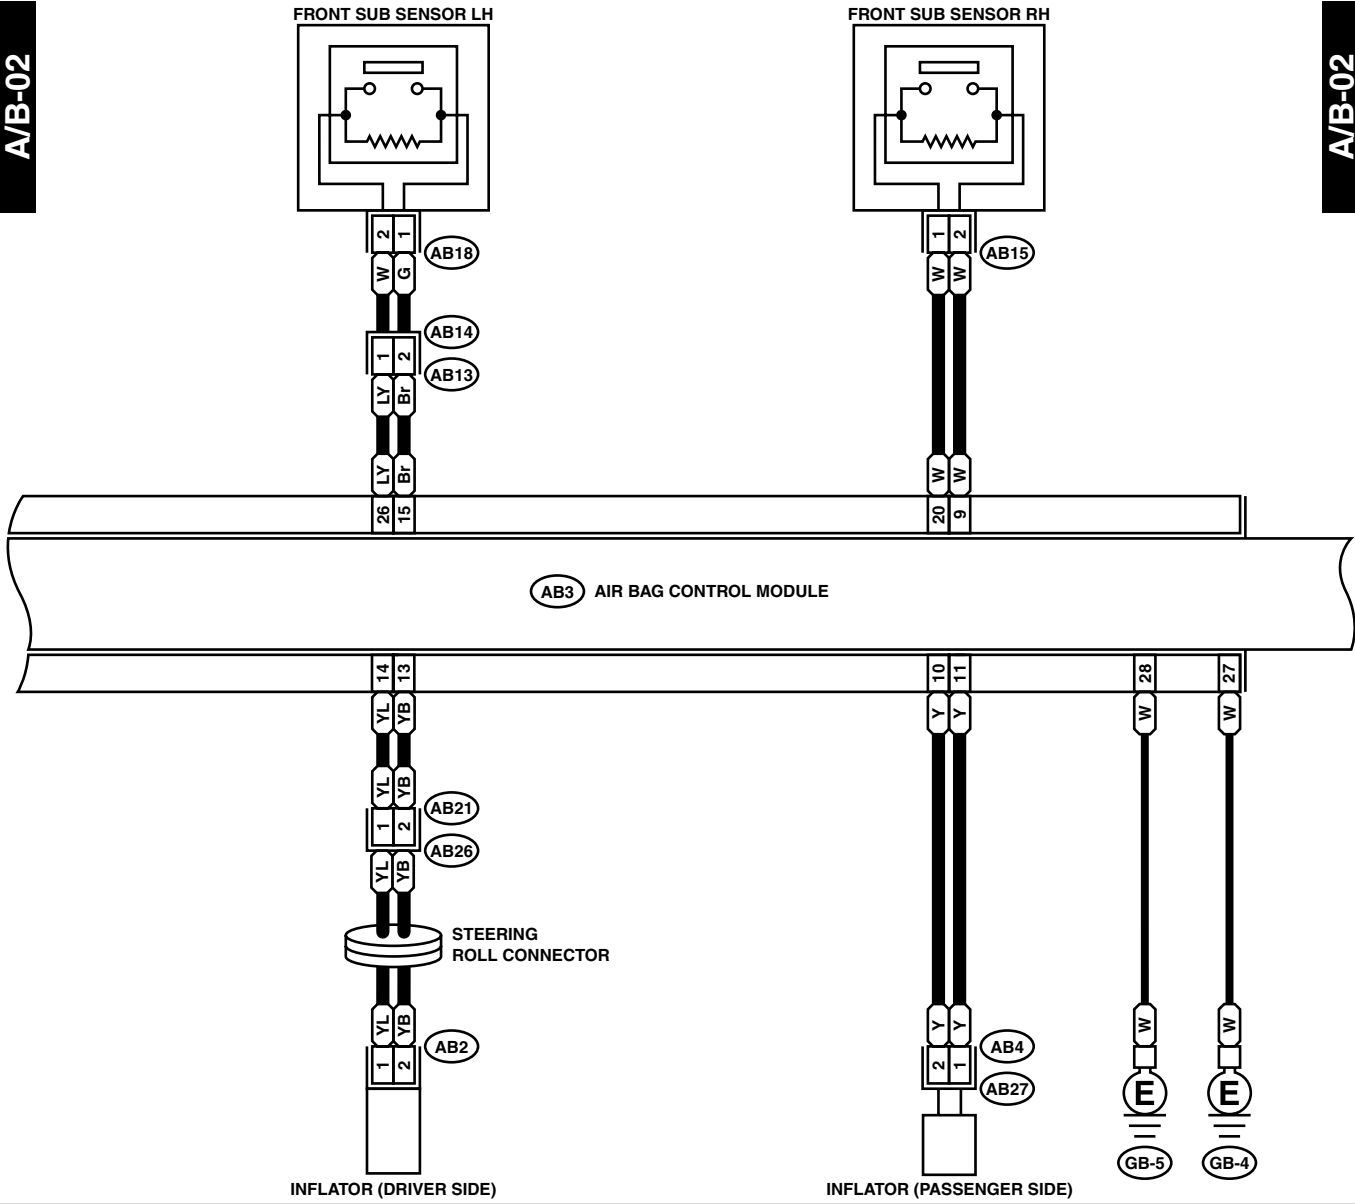

AIRBAG SYSTEM

WIRING SYSTEM

5. Airbag System

A: SCHEMATIC

WI-02453

AIRBAG SYSTEM

WIRING SYSTEM

A/B-02

A/B-02

(YELLOW) AB2 (YELLOW) AB13 (YELLOW) AB15 (YELLOW)
 (YELLOW) AB4 (YELLOW) AB21 (YELLOW) AB18 (YELLOW) AB3 (YELLOW)

1	2	3	X		4	5	6
7	8	9	10	11	12	13	14
15	16	17	18	19	20	21	22
23	24	25	26	27	28		

WI-02772

AIRBAG SYSTEM

WIRING SYSTEM

AB9 (YELLOW)

AB11 (YELLOW)

AB19 (BLACK)

AB20 (BLACK)

AB10 (YELLOW)

AB12 (YELLOW)