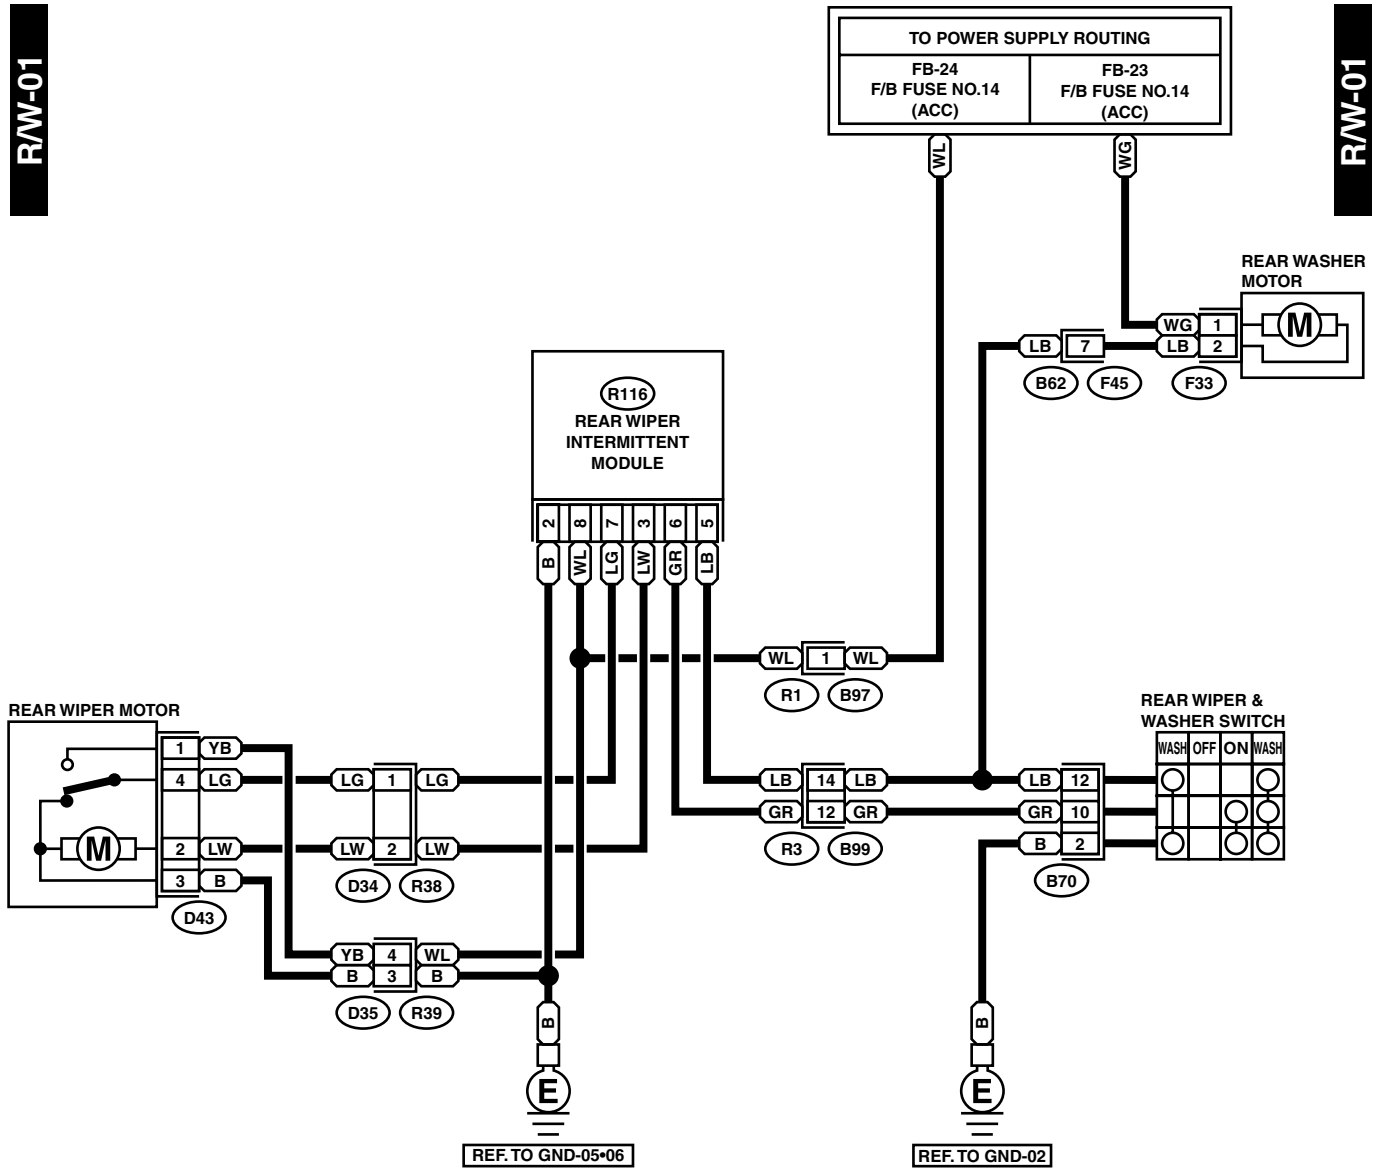

WIPER AND WASHER SYSTEM (REAR)

WIRING SYSTEM

45. Wiper and Washer System (Rear)

A: SCHEMATIC

R/W-01

R/W-01

WI-02827