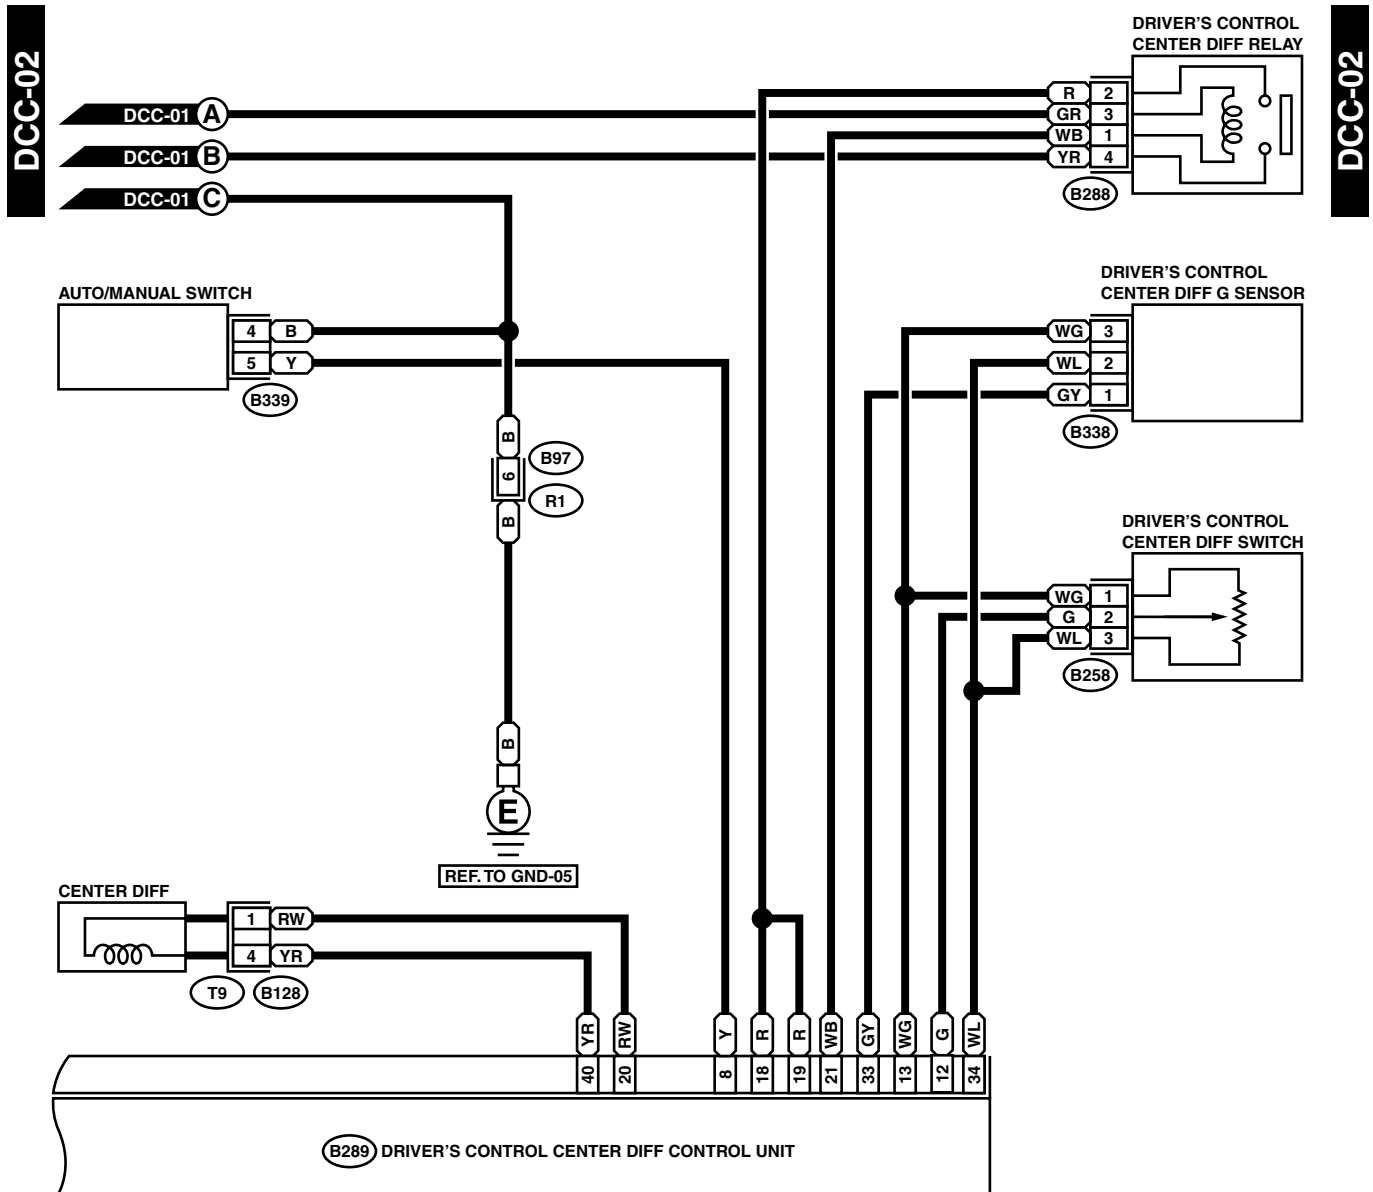

DRIVER'S CONTROL CENTER DIFFERENTIAL CONTROL SYSTEM

WIRING SYSTEM

48.Driver's Control Center Differential Control System

A: SCHEMATIC

WI-02821

DRIVER'S CONTROL CENTER DIFFERENTIAL CONTROL SYSTEM

WIRING SYSTEM