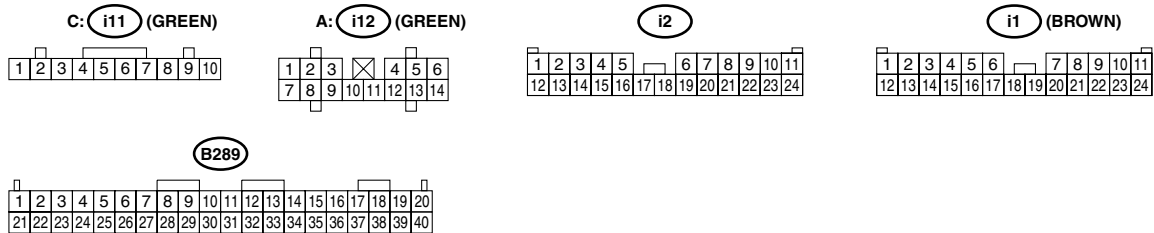

DRIVER'S CONTROL CENTER DIFFERENTIAL CONTROL SYSTEM

WIRING SYSTEM

48.Driver's Control Center Differential Control System

A: SCHEMATIC

WI-02821

DRIVER'S CONTROL CENTER DIFFERENTIAL CONTROL SYSTEM

WIRING SYSTEM