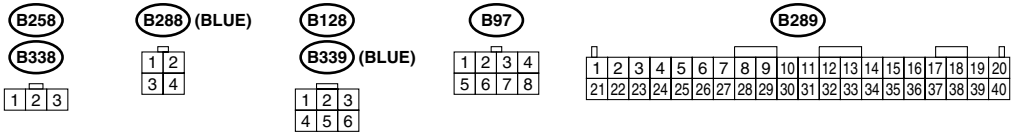

DRIVER'S CONTROL CENTER DIFFERENTIAL CONTROL SYSTEM

WIRING SYSTEM

48.Driver's Control Center Differential Control System

A: SCHEMATIC

WI-02821

DRIVER'S CONTROL CENTER DIFFERENTIAL CONTROL SYSTEM

WIRING SYSTEM