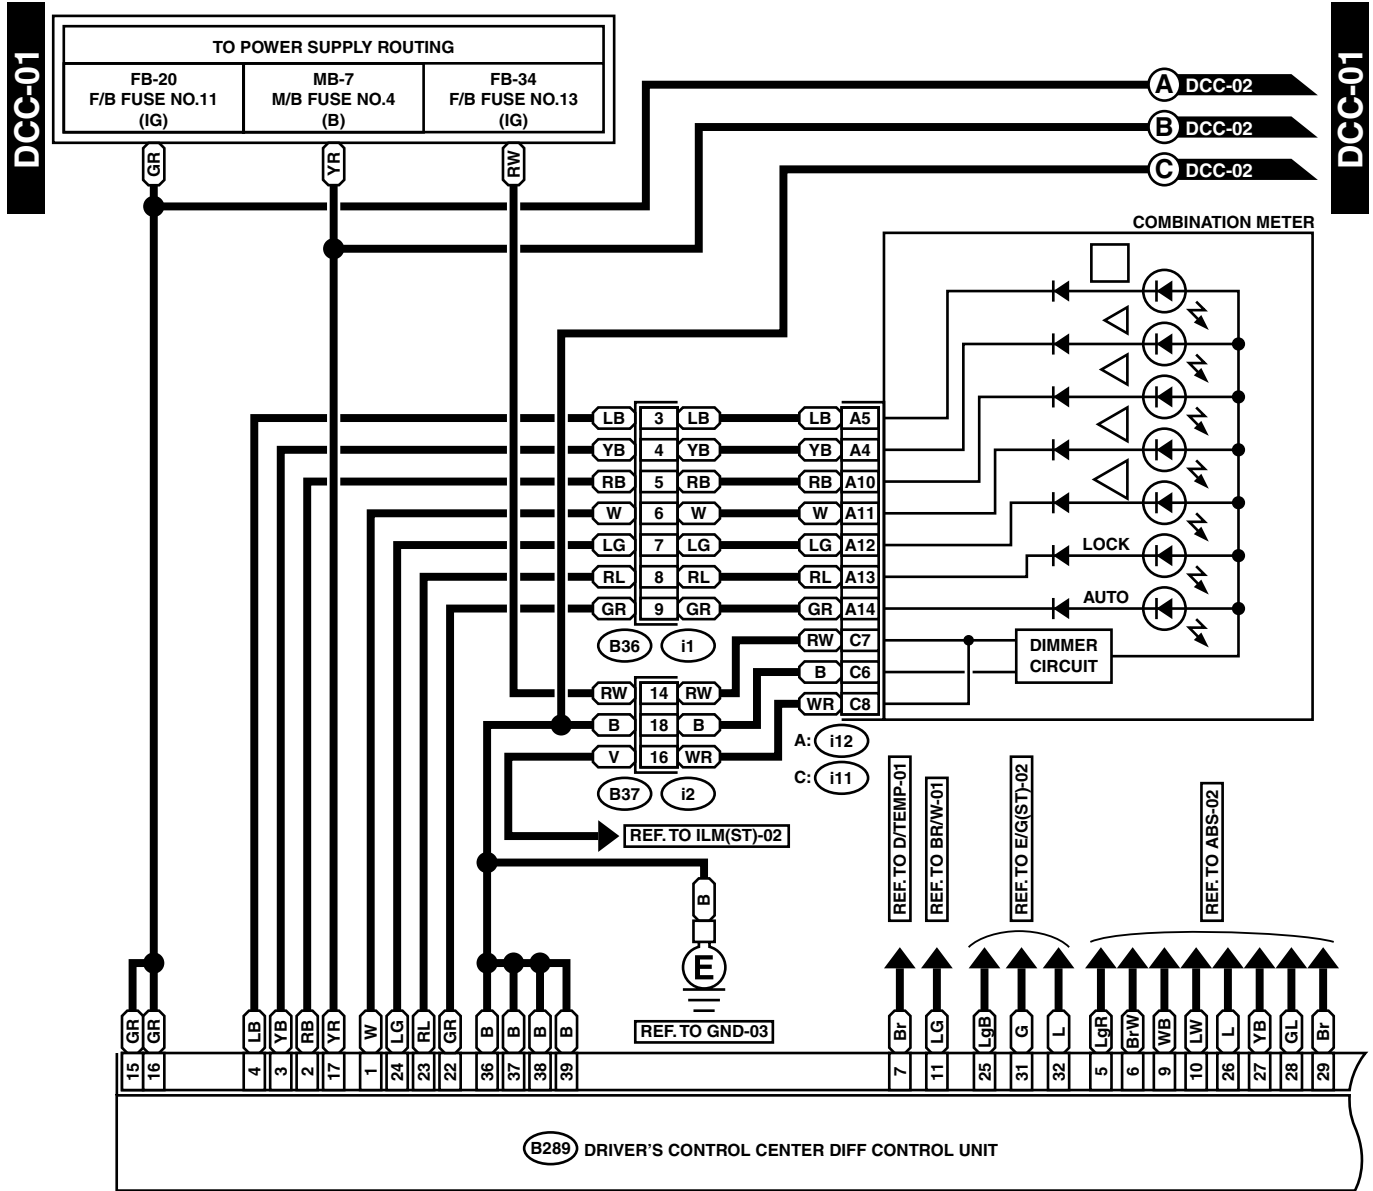

DRIVER'S CONTROL CENTER DIFFERENTIAL CONTROL SYSTEM

WIRING SYSTEM

48.Driver's Control Center Differential Control System

A: SCHEMATIC

WI-02821

DRIVER'S CONTROL CENTER DIFFERENTIAL CONTROL SYSTEM

WIRING SYSTEM

WI-02822