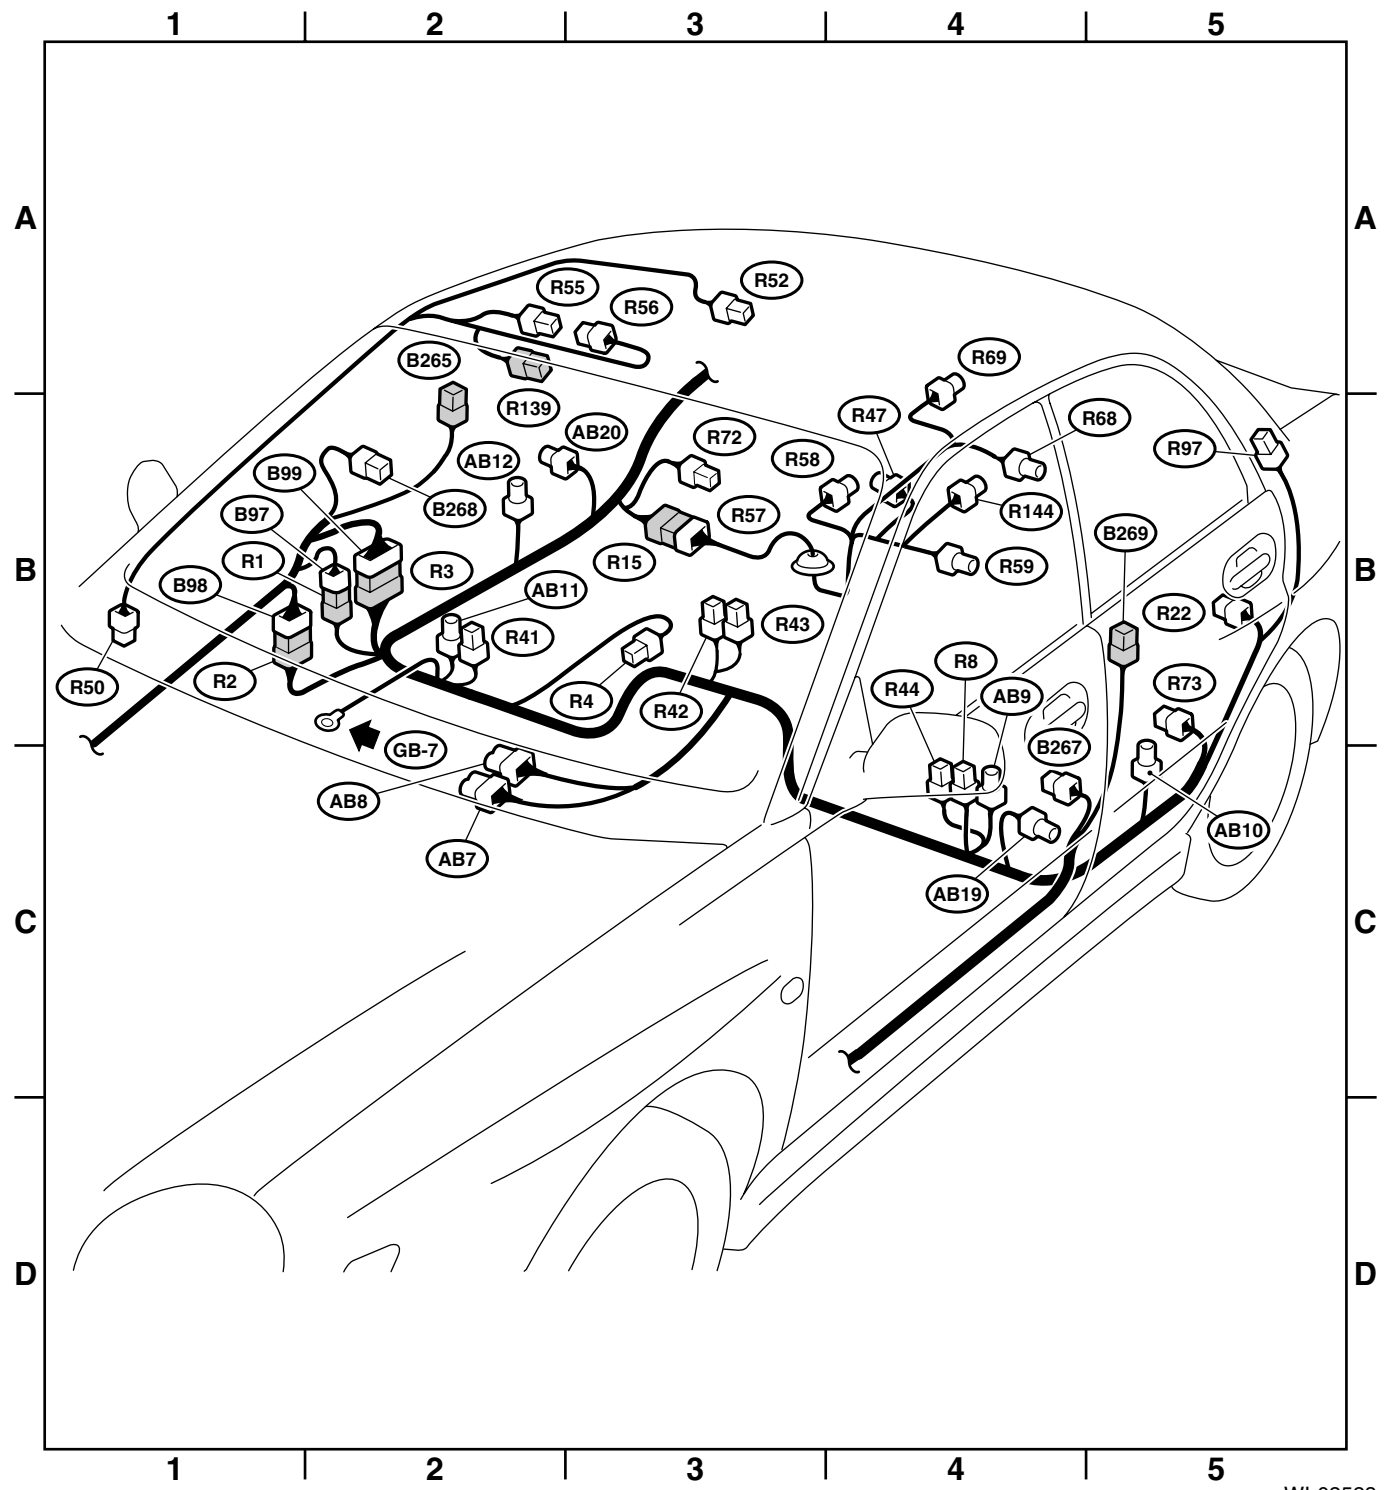

REAR WIRING HARNESS, BULKHEAD WIRING HARNESS, ROOF CORD AND FUEL TANK CORD

WIRING SYSTEM

• Fuel Tank Cord

Connector				Connecting to	
No.	Pole	Color	Area	No.	Name
R47	3	★	B-4		Fuel tank pressure sensor
R57	16	★	B-3	R15	Rear wiring harness
R58	6	★	B-4		Fuel pump
R59	2	★	B-4		Fuel sub level sensor (Turbo model)
R68	2	★	B-4		Pressure control solenoid valve
R69	2	★	B-4		Drain valve
R144	2	★	B-4		Fuel tank pressure solenoid

★: Non-colored

• Airbag Wiring Harness

Connector				Connecting to	
No.	Pole	Color	Area	No.	Name
AB7	12	Yellow	C-2		Airbag control module
AB8	12	Yellow	C-2		Airbag control module
AB9	2	Yellow	C-4		Seat airbag module LH
AB10	4	Yellow	C-5		Side sensor LH
AB11	2	Yellow	B-2		Seat airbag module RH
AB12	4	Yellow	B-2		Side sensor RH
AB19	2	Black	C-4		Pretensioner LH
AB20	2	Black	B-3		Pretensioner RH

REAR WIRING HARNESS, BULKHEAD WIRING HARNESS, ROOF CORD AND FUEL TANK CORD

WIRING SYSTEM

WI-02523