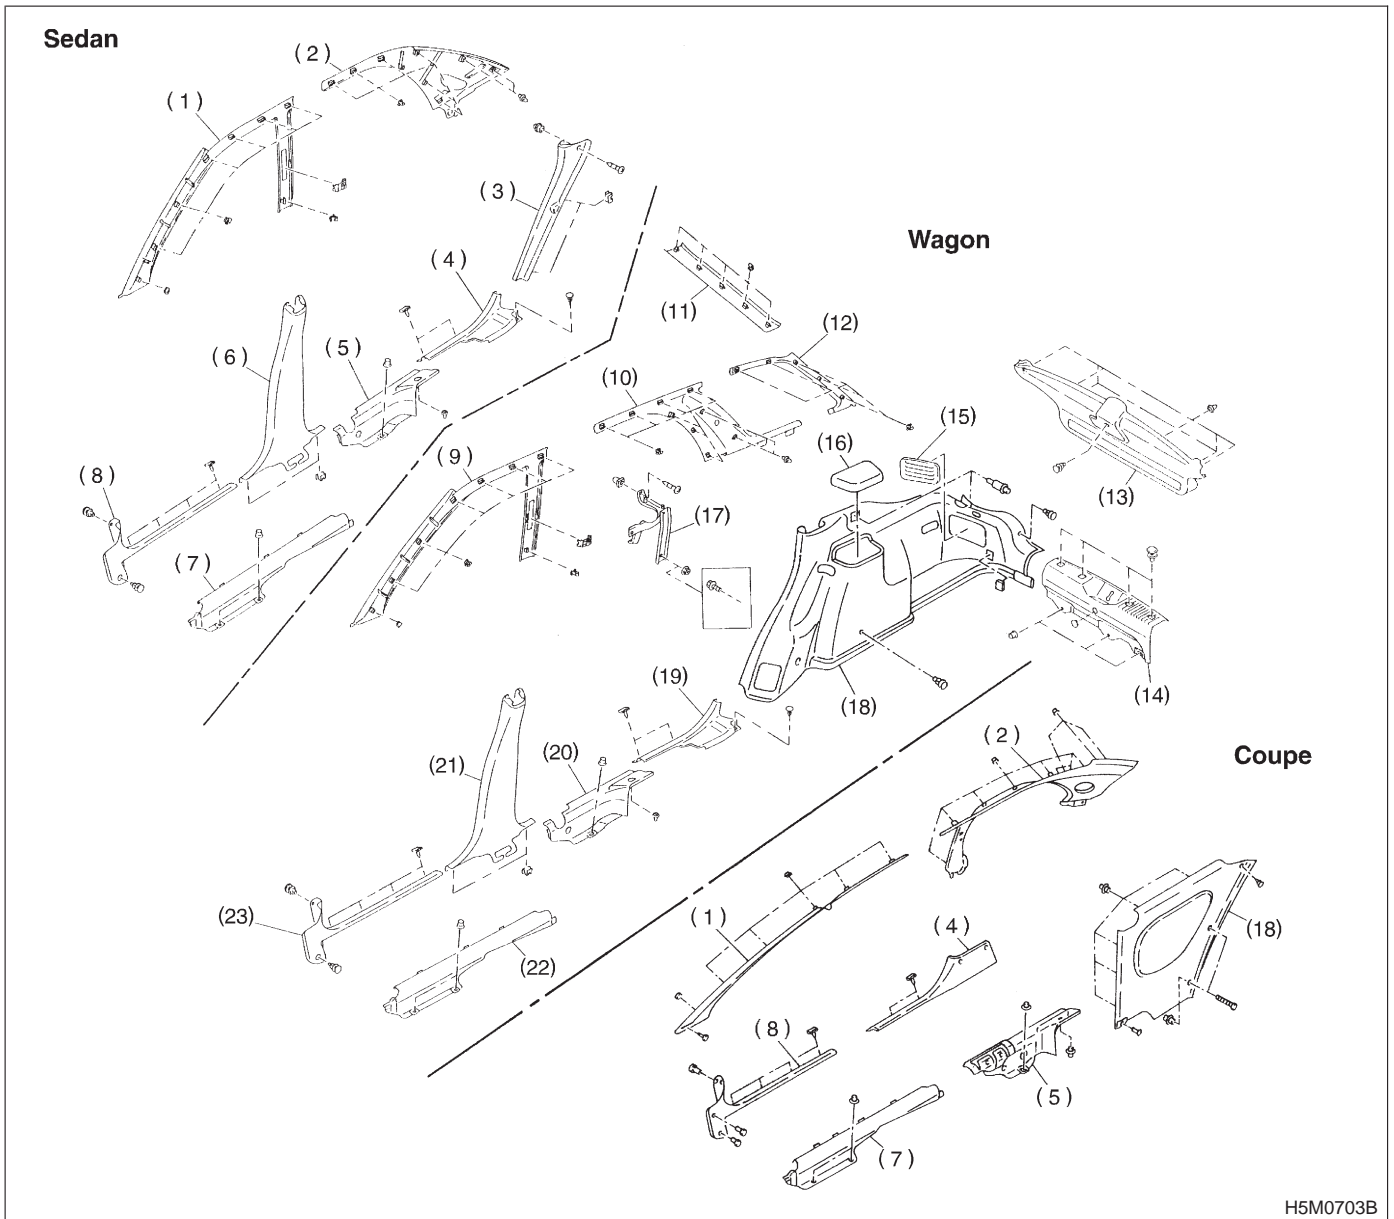

6. Inner Trim

H5M0703B

- | | | |
|---------------------------------|------------------------------------|----------------------------------|
| (1) Front pillar upper trim | (9) Front pillar upper trim | (17) Trim bracket |
| (2) Rear pillar upper trim | (10) Rear quarter upper front trim | (18) Rear quarter lower trim |
| (3) Rear pillar lower trim | (11) Rear rail trim | (19) Side sill rear upper cover |
| (4) Side sill rear upper cover | (12) Rear quarter upper rear trim | (20) Side sill rear lower cover |
| (5) Side sill rear lower cover | (13) Rear gate trim | (21) Center pillar lower trim |
| (6) Center pillar lower trim | (14) Rear skirt trim | (22) Side sill front lower cover |
| (7) Side sill front lower cover | (15) Lamp cover | (23) Front pillar lower trim |
| (8) Front pillar lower trim | (16) Cover | |