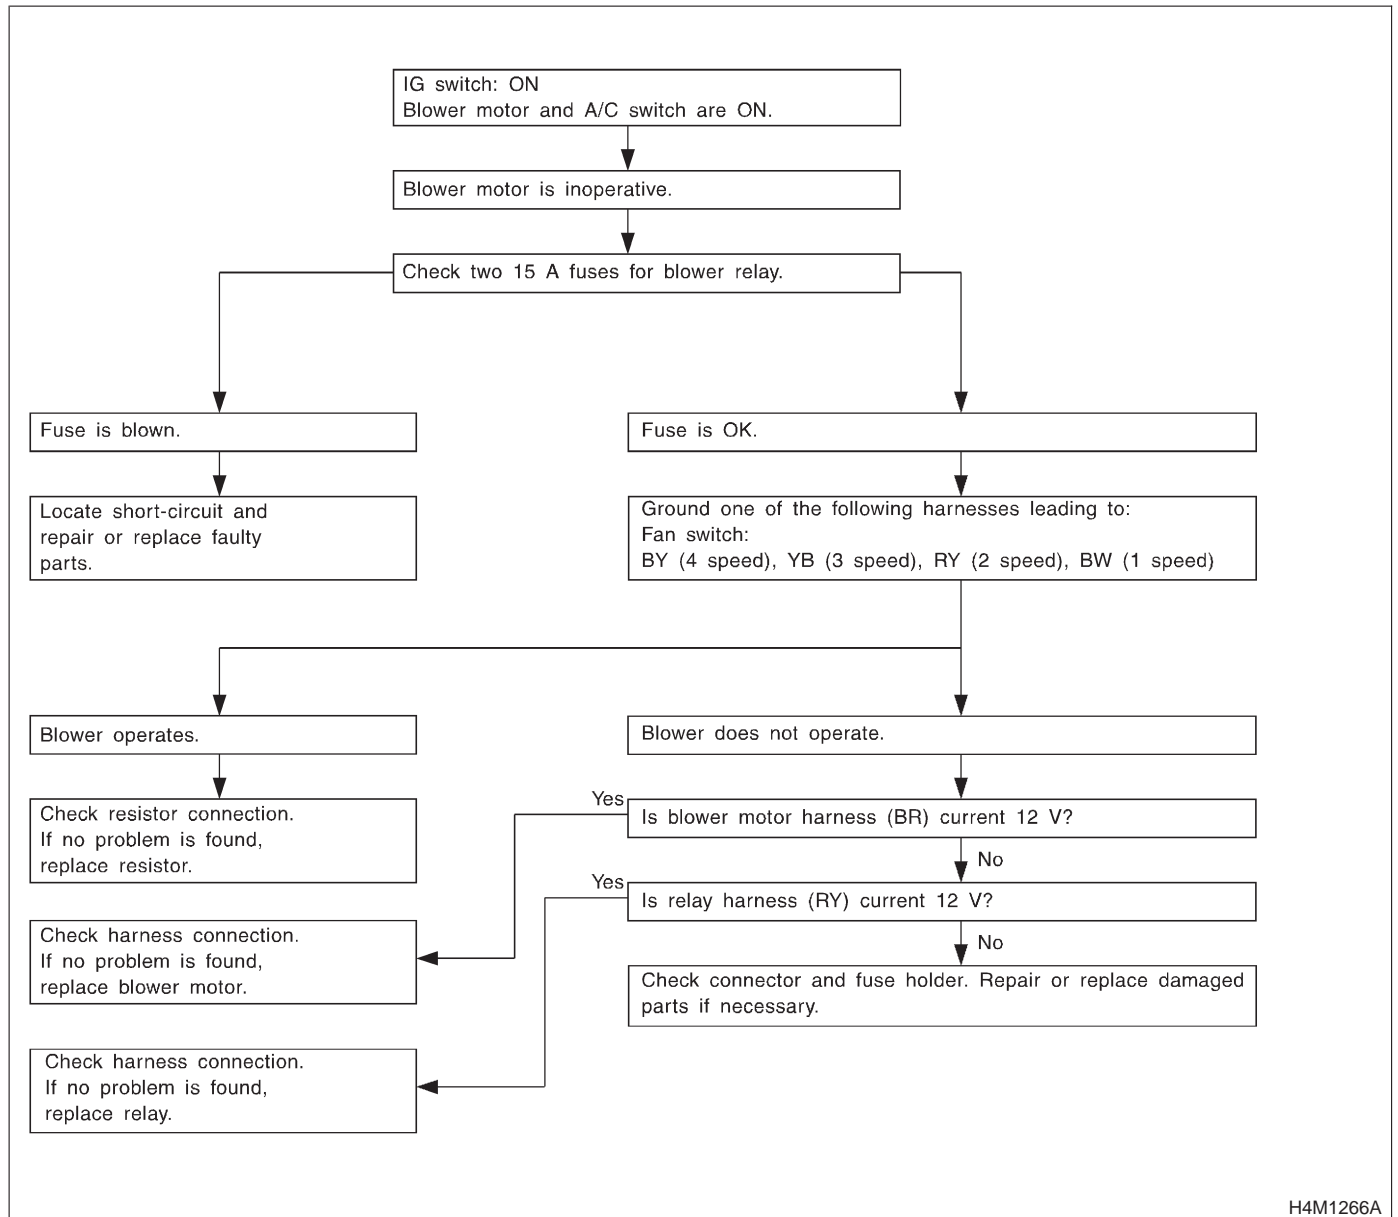

### 3. Blower Motor Diagnosis

H4M1266A