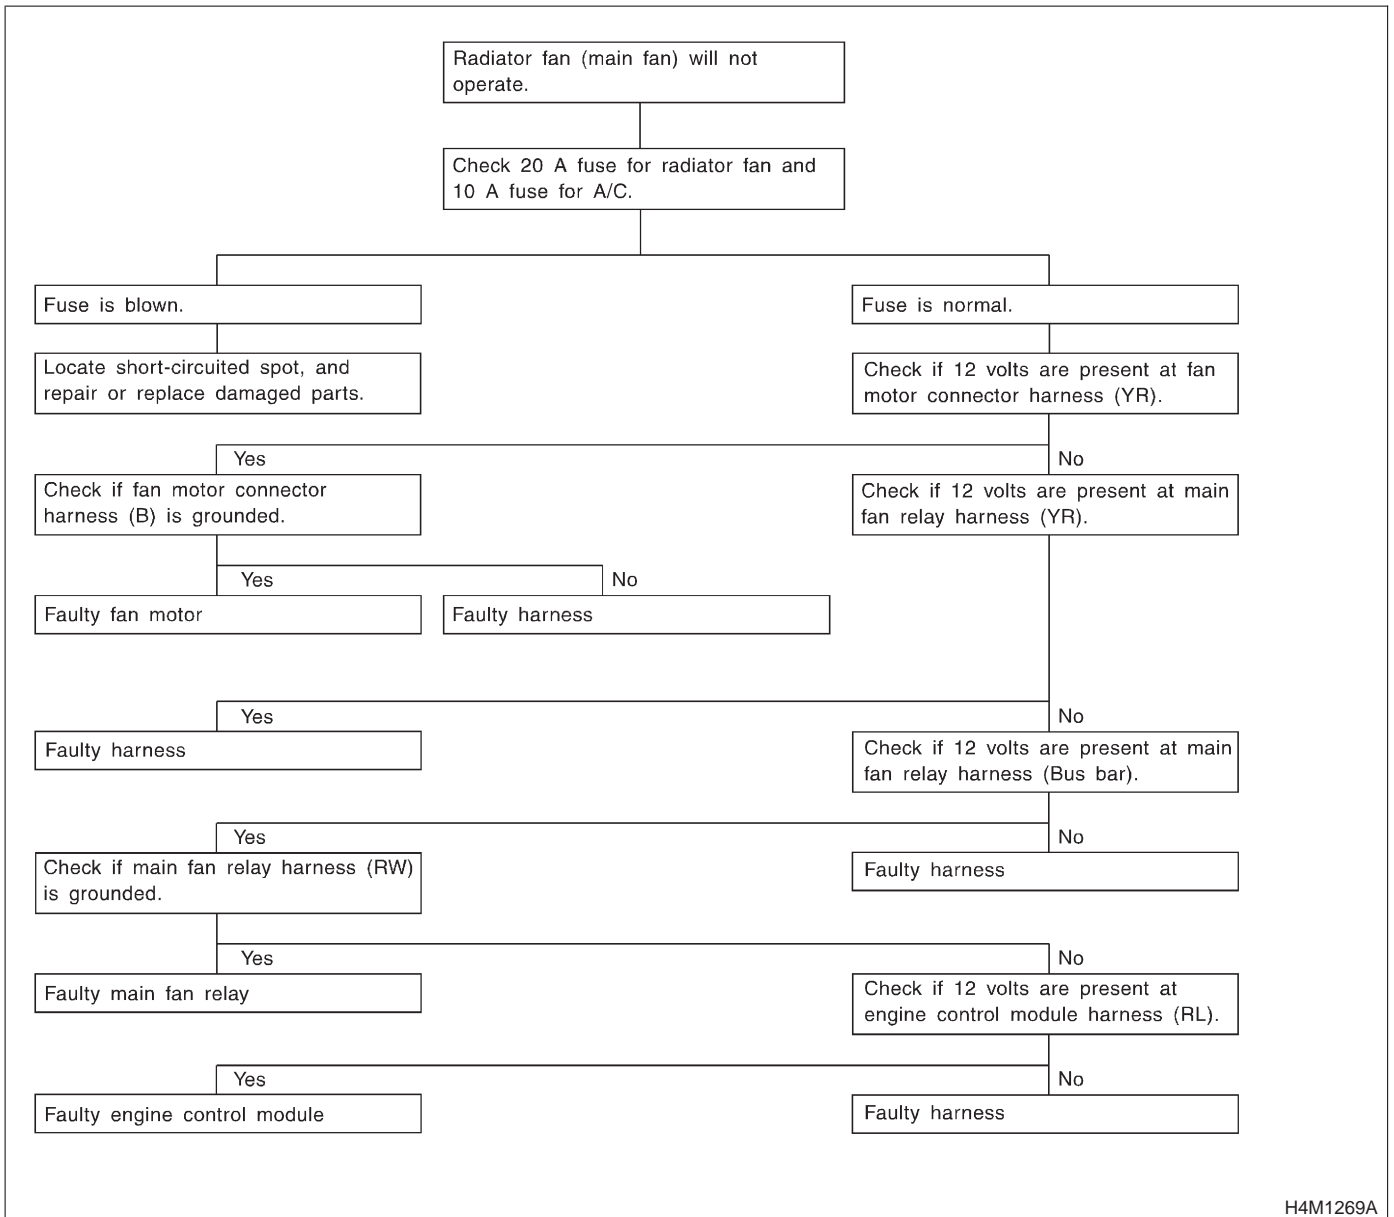

## 6. Radiator Fan (Main Fan) Diagnosis

H4M1269A